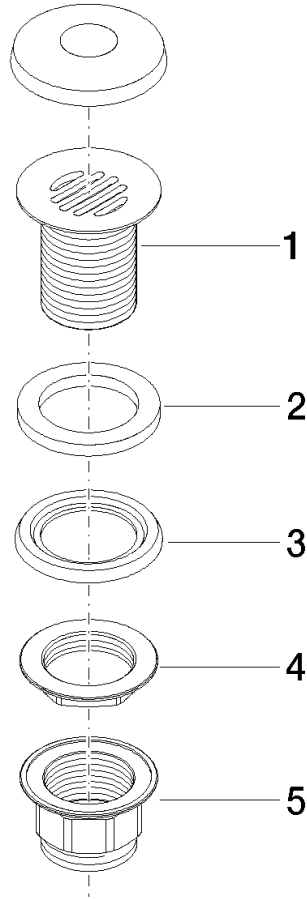

10 110 970

Fits: IMO, LULU, MADISON, MEM, TARA,
CL.1, LISSÉ, VAIA, META, CYO

	Brushed Light Gold	10 110 970-27
	Chrome	10 110 970-00
	Brushed Platinum	10 110 970-06
	Platinum	10 110 970-08
	Durabress (23kt Gold)	10 110 970-09
	Dark Chrome	10 110 970-19
	Light Gold	10 110 970-26
	Brushed Durabress (23kt Gold)	10 110 970-28
	Matte Black	10 110 970-33
	Brushed Bronze	10 110 970-42
	Brushed Champagne (22kt Gold)	10 110 970-46
	Champagne (22kt Gold)	10 110 970-47
	Brushed Chrome	10 110 970-93
	Brushed Dark Platinum	10 110 970-99

Grated waste 1 1/4" - Brushed Light Gold

IMO

10 110 970

Only suitable for sinks without an overflow.

10 110 970

10 110 970

Parts for other finishes can be found here: [Chrome](#)

Spare parts list

No.	Item Number	Name	Quantity used	Delivery time
1	09 11 01 025-27	cup	1	60
2	09 14 05 039 90	seal	1	2
3	09 14 03 025 90	seal	1	2
4	09 23 10 017 90	nut	1	2
5	09 23 10 020-27	nut	1	60