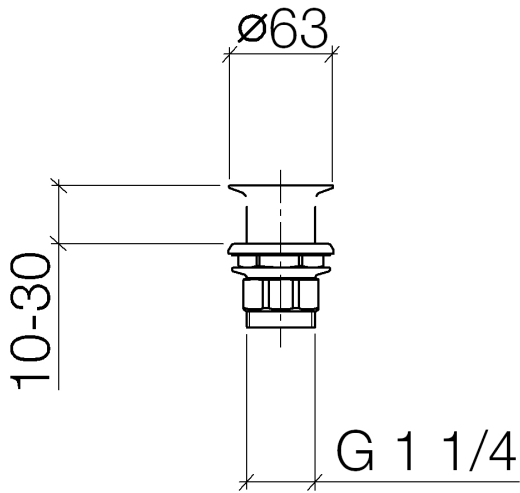

10 110 970

Fits: IMO, LULU, MADISON, MEM, TARA,
CL.1, LISSÉ, VAIA, META, CYO

	Brushed Light Gold	10 110 970-27
	Chrome	10 110 970-00
	Brushed Platinum	10 110 970-06
	Platinum	10 110 970-08
	Durabress (23kt Gold)	10 110 970-09
	Dark Chrome	10 110 970-19
	Light Gold	10 110 970-26
	Brushed Durabress (23kt Gold)	10 110 970-28
	Matte Black	10 110 970-33
	Brushed Bronze	10 110 970-42
	Brushed Champagne (22kt Gold)	10 110 970-46
	Champagne (22kt Gold)	10 110 970-47
	Brushed Chrome	10 110 970-93
	Brushed Dark Platinum	10 110 970-99

Grated waste 1 1/4" - Brushed Light Gold

IMO

10 110 970

Only suitable for sinks without an overflow.

10 110 970

10 110 970

Parts for other finishes can be found here: [Chrome](#)

Spare parts list

No.	Item Number	Name	Quantity used	Delivery time
1	09 11 01 025-27	cup	1	60
2	09 14 05 039 90	seal	1	2
3	09 14 03 025 90	seal	1	2
4	09 23 10 017 90	nut	1	2
5	09 23 10 020-27	nut	1	60